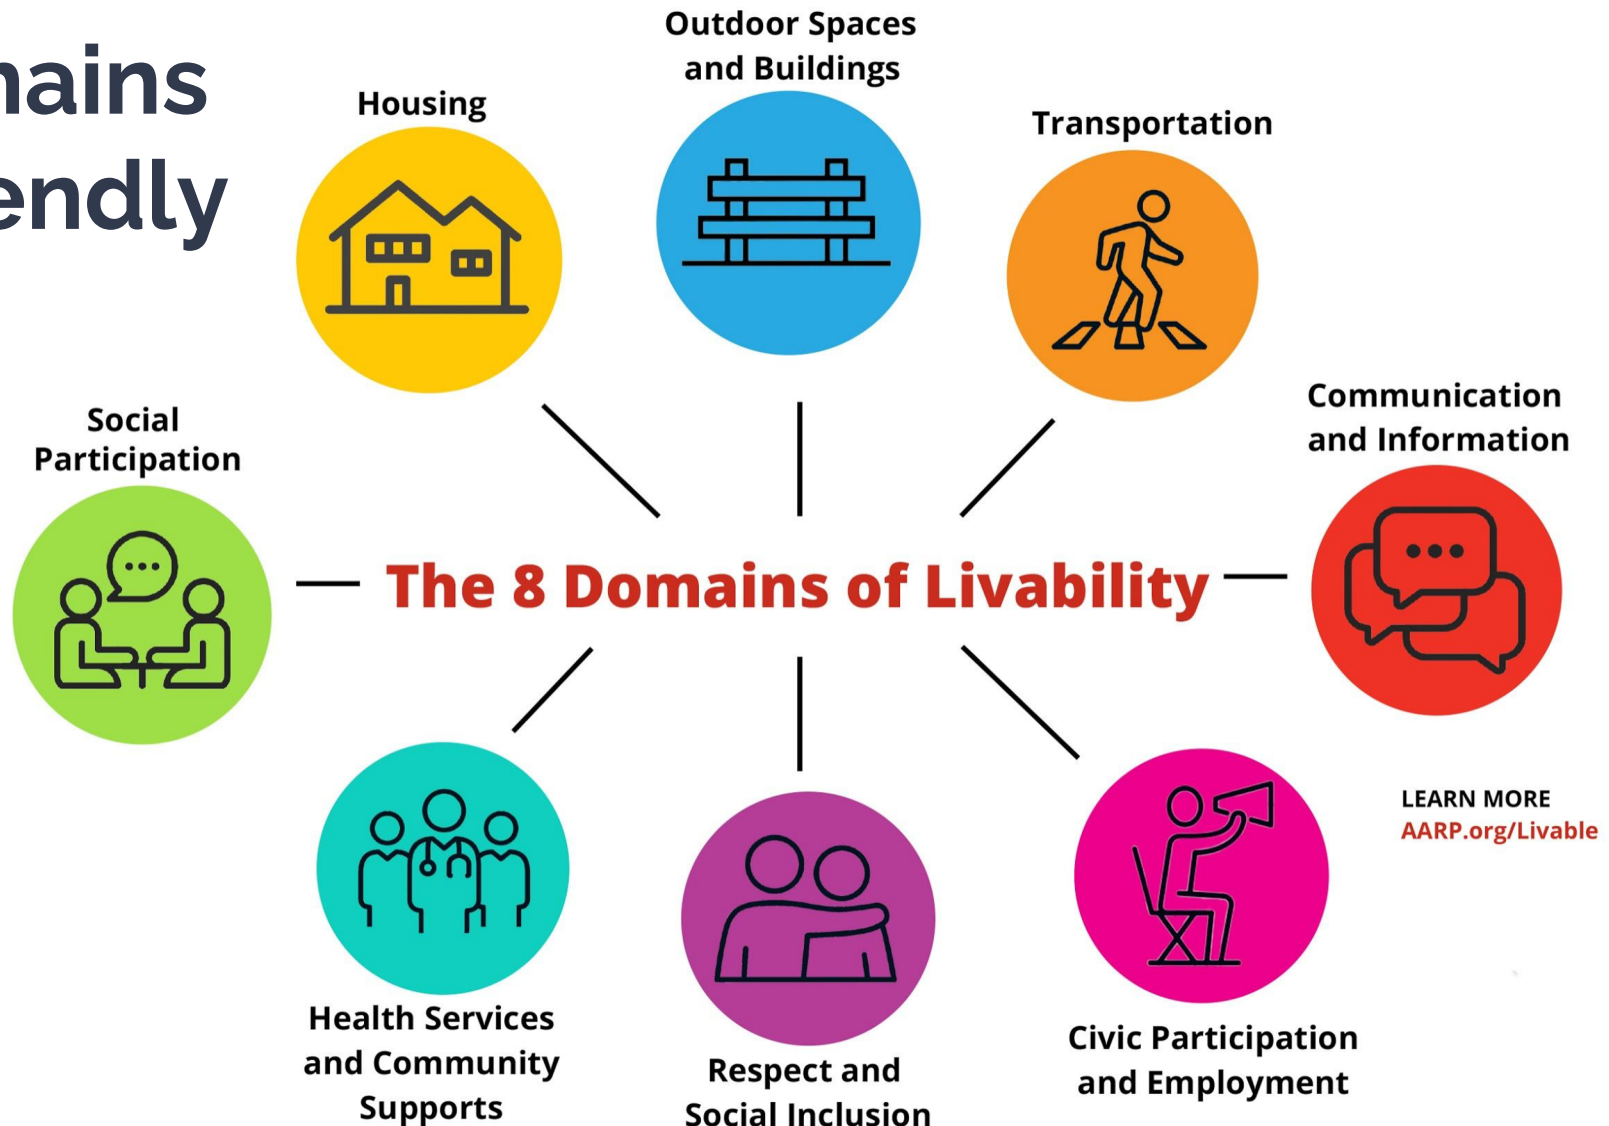

Sisters' Path to Age Friendly *(and beyond)*

Age Friendly Sisters Country

Agenda

- A bit about Age Friendly Sisters Country nonprofit
- The path to Sisters Age Friendly Designation
- Two program updates

Age Friendly Sisters Country (AFSC)

- Age Friendly Sisters Country is an Oregon 501(c)(3) non-profit organization, run by committed volunteers.
- AFSC's mission is to serve as a launchpad to transform resident-based ideas into actions that enhance livability in Sisters Country.
- Through AFSC efforts, the city of Sisters became a member of World Health Organization's Age Friendly Communities Network in 2019.
- AFSC Action Teams provide volunteers with a platform to turn initiatives into results.

The 8 Domains of Age Friendly Livability

Sisters' Path to Age Friendly Designation

Sisters Residents Ask for More Supports for Seniors

Needs Assessments Conducted over 2 Year Period

Results Presented to Sisters Community

Tollgate Village

- Launched April 2020
- Helps members age in a place
- Provides support among individuals of all ages
- Encourages and creates opportunities for intergenerational mentorship
- Enhances health, combats isolation and enriches lives